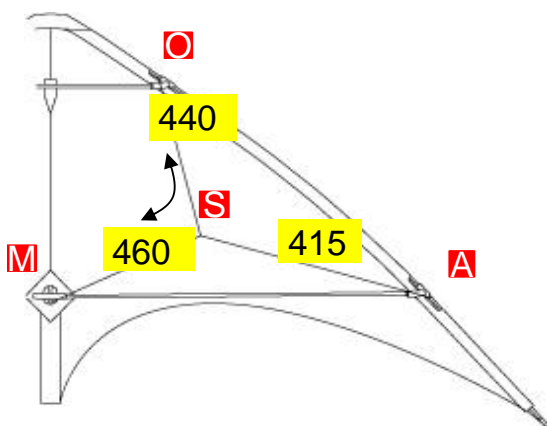

Maverick

Customer Support Sheet

General Information

Wing Span	178 cm
Height	72 cm
Sail	50D Polyester, recycled
Wind Range	2 - 5 Bft.
Level	Beginner
Category	Beginner
Delivery	Ready-to-fly: Flying Lines 45 kg Polyester, 25m Straps

SKU 20023

Bridle

Material: 60 kg Dacron, braided

Frame

Tubes / Rods	Name	#	Length (mm)
Upper Leading Edge	Fiberglas tube 6 mm	2	550
Lower Leading Edge	Fiberglas tube 6 mm	2	550
Spine	Fiberglas tube 6 mm	1	665
Upper Spreader	Fiberglas tube 6 mm	1	410
Lower Spreader	Fiberglas tube 6 mm	2	545
Standoff	Fiberglass wrapped 3 mm	2	205
Lathes	Fiberglas tube 4 mm	2	230

Parts

Position	Name	#
Upper Leading Edge	Leading Edge Connector 6 mm	2
Lower Leading Edge	Leading Edge Connector 6 mm	2
Leading Edge Ferrule	Aluminum Ferrule 6 mm	2
Wing Tip	Split Nock 6 mm	2
End Of Spine	Vinyl Tube 6 mm	1
Standoff Spreader	Standoff Spreader 6 mm	2
Standoff Sail	Stand off connector for Sail 6 mm	2
Center Tee	Center Tee 6 mm	1
C-Clips	Stopper clips 6 mm	6
Endcaps	End caps 6 mm	3
Endcaps Lathes	End caps 4 mm	4

Standoff connectors/spreader