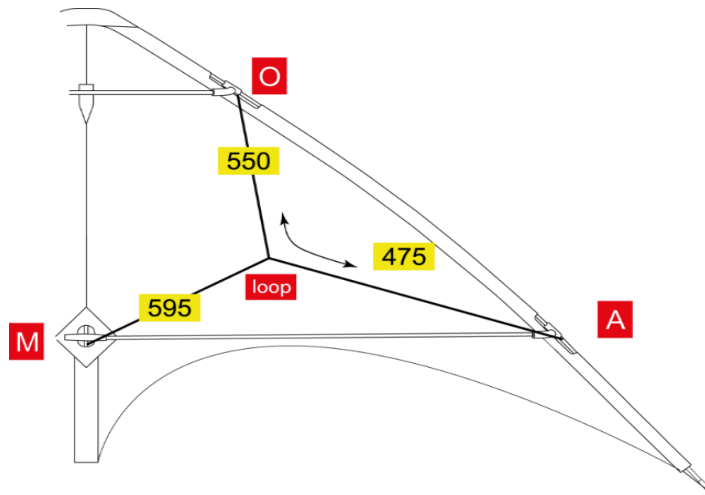

Bridle

Material 70 kg Dyneema