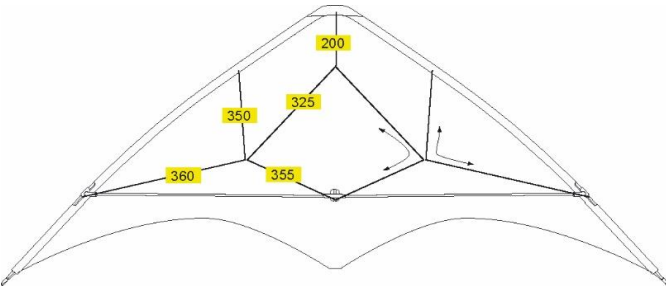

## Bridle

Material 60 kg Dacron, braided

### General Info

|            |                                   |
|------------|-----------------------------------|
| Wing Span  | 123 cm                            |
| Height     | 55 cm                             |
| Sail       | 70 D Ripstop Nylon                |
| Wind Range | 2 - 4 Bft                         |
| Level      | Beginner                          |
| Category   | Beginner                          |
| Delivery   | rtf                               |
|            | Flying lines 25 kg Polyester, 25m |
|            | Whist straps or Handles           |

### Frame

| Tube/Rod     | Name                                 | # | Length (mm) |
|--------------|--------------------------------------|---|-------------|
| Leading Edge | <a href="#">Fiberglass tube 4 mm</a> | 2 | 800         |
| Spine        | <a href="#">Fiberglass tube 4 mm</a> | 1 | 525         |
| Spreader     | <a href="#">Fiberglass tube 4 mm</a> | 1 | 800         |
| Standoff     | <a href="#">Fiberglass 2mm</a>       | 2 | 290         |