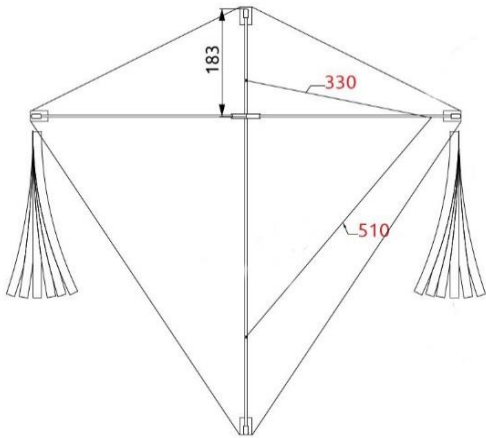

Kinderdrachen

Eddy kite

General information

Wing span	75 cm
Height	75 cm
Wind range	2 - 5 Bft.
Sail	70D Polyester
Delivery	Polyester line 50 m on handle ca. 20 DaN

SKU	
Jolly Roger	40006
Eddy Herman	40007
Eddy Rainbow	40009
Eddy Blika	40010
Clown Charly	40014

Wing span	90 cm
Height	66 cm
Wind range	2 - 4 Bft.
Sail	70D Polyester
Delivery	Polyester line 50 m on handle ca. 20 DaN

SKU	
rainbow	40011
pink	40012
yellow	40013

Parts

		#	Lenght
Spine	Fiberglass rod, 3 mm	1	430 mm
Upper spreader	Fiberglass rod, 3 mm	2	800 mm
Lower spreader	Fiberglass rod, 1.5 mm	2	330 mm
End cap	3 mm	6	
End cap	2 mm	4	

Mini-Delta

General information

Wing span 80 cm
Height 180 cm
Wind range 2 - 4 Bft.
Sail 70D Polyester
Delivery Polyester line
30 m on handle
ca. 10 DaN

SKU

Jolly Roger 40022
rainbow 40021

Parts

		#	Lenght
Leading edge	Fiberglass rod, 2,5 mm	2	385 mm
Spine	Fiberglass rod, 2,5 mm	1	470 mm
Horizontal spreader	Fiberglass rod, 2,5 mm	1	385 mm
End cap	2 mm	4	

Waage

Upper leg	310 mm
Lower Leg	480 mm