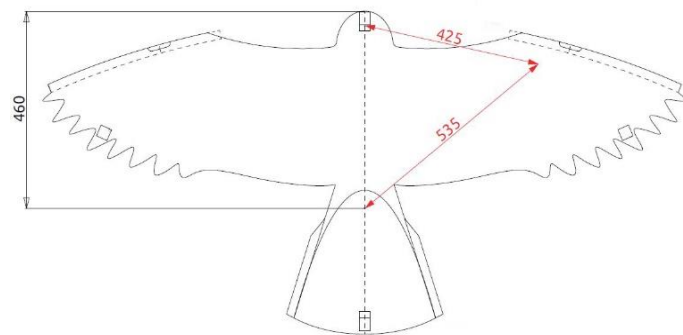

Mini-Delta

General information

Wing span 80 cm
Height 180 cm
Wind range 2 - 4 Bft.
Sail 70D Polyester
Delivery Polyester line
30 m on handle
ca. 10 DaN

SKU

Jolly Roger 40022
rainbow 40021

Parts

		#	Lenght
Leading edge	Fiberglass rod, 2,5 mm	2	385 mm
Spine	Fiberglass rod, 2,5 mm	1	470 mm
Horizontal spreader	Fiberglass rod, 2,5 mm	1	385 mm
End cap	2 mm	4	

Ara Alexa

General information

Wing span	140 cm
Height	118 cm
Wind range	2 - 4 Bft.
Sail	70D Polyester
Delivery	Polyester line 50 m on handle ca. 20 DaN

SKU 40023

Parts

		#	Lenght
Leading edge	Fiberglass tube, 4 mm	2	385 mm
Spreader	Fiberglass tube, 4 mm	2	440 mm
Spine	Fiberglass tube, 4 mm	1	700 mm
Batten	Fiberglass, 1,6 mm	1	500 mm
Eddy Center Tee	4/4 mm	1	
End cap	1,6 mm	2	

Drache Wilma

General information

Wing span	140 cm
Height	118 cm
Wind range	2 - 4 Bft.
Sail	70D Polyester
Delivery	Polyester line 50 m on handle ca. 20 DaN

SKU 40034

Parts

		#	Lenght
Leading edge	Fiberglass tube, 4 mm	2	385 mm
Spreader	Fiberglass tube, 4 mm	2	440 mm
Spine	Fiberglass tube, 4 mm	1	700 mm
Batten	Fiberglass, 1,6 mm	1	500 mm
Eddy Center Tee	4/4 mm	1	
End cap	1,6 mm	2	

Milan

General information

Wing span	150 cm
Height	75 cm
Wind range	2 - 4 Bft.
Sail	70D Polyester
Delivery	Polyester line 50 m on handle ca. 20 DaN

SKU 41001

Parts

		#	Lenght
Leading edge	Fiberglass, 3 mm	2	430 mm
Spreader	Fiberglass tube, 4 mm	2	500 mm
Spine	Fiberglass tube, 4 mm	1	740 mm
Tail sail	Fiberglass rod, 2 mm	2	650 mm
Extra spreader	Fiberglass Rohr, 3 mm	1	305 mm
Eddy Center Tee	4 mm	1	
End cap	3 mm	6	
	4 mm	6	