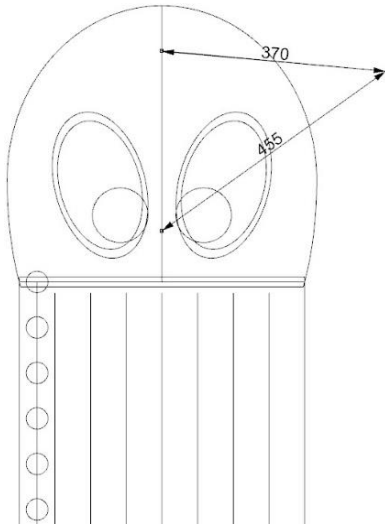

Butterfly small

General information

Wing span 66 cm
Height 42 cm
Wind range 2 - 4 Bft.
Sail 70D Polyester
Delivery Polyester line
30 m on handle
ca. 10 DaN

SKU

rainbow 41030
orange 41031

Parts

		#	Lenght
Spine	Fiberglass rod, 1,6 mm	1	250 mm
Upper spreader	Fiberglass rod, 1,6 mm	2	497 mm
End cap	2 mm	6	

Mini-Delta

General information

Wing span 80 cm
Height 180 cm
Wind range 2 - 4 Bft.
Sail 70D Polyester
Delivery Polyester line
30 m on handle
ca. 10 DaN

SKU

Jolly Roger 40022
rainbow 40021

Parts

		#	Lenght
Leading edge	Fiberglass rod, 2,5 mm	2	385 mm
Spine	Fiberglass rod, 2,5 mm	1	470 mm
Horizontal spreader	Fiberglass rod, 2,5 mm	1	385 mm
End cap	2 mm	4	

Kalle Krake

General information

Wing span	50 cm
Height	190 cm
Wind range	2 - 4 Bft.
Sail	70D Polyester
Delivery	Polyester line 50 m on handle ca. 20 DaN

SKU 41026

Parts

		#	Lenght
Leading edge	Fiberglass, 2,5 mm	2	
End caps	2 mm	2	

Ara Alexa

General information

Wing span	140 cm
Height	118 cm
Wind range	2 - 4 Bft.
Sail	70D Polyester
Delivery	Polyester line 50 m on handle ca. 20 DaN

SKU 40023

Parts

		#	Lenght
Leading edge	Fiberglass tube, 4 mm	2	385 mm
Spreader	Fiberglass tube, 4 mm	2	440 mm
Spine	Fiberglass tube, 4 mm	1	700 mm
Batten	Fiberglass, 1,6 mm	1	500 mm
Eddy Center Tee	4/4 mm	1	
End cap	1,6 mm	2	