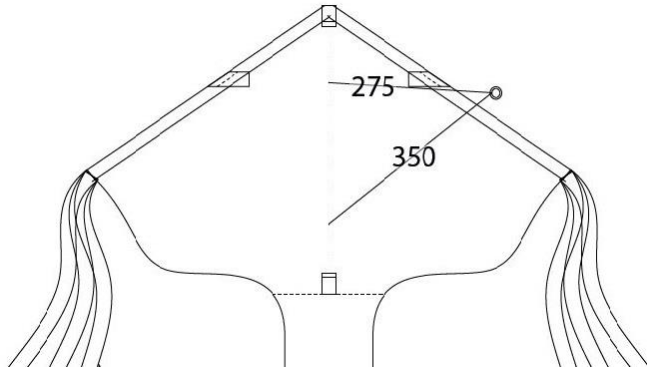

Wing span	90 cm
Height	66 cm
Wind range	2 - 4 Bft.
Sail	70D Polyester
Delivery	Polyester line 50 m on handle ca. 20 DaN

SKU	
rainbow	40011
pink	40012
yellow	40013

Parts

		#	Lenght
Spine	Fiberglass rod, 3 mm	1	430 mm
Upper spreader	Fiberglass rod, 3 mm	2	800 mm
Lower spreader	Fiberglass rod, 1.5 mm	2	330 mm
End cap	3 mm	6	
End cap	2 mm	4	

Butterfly small

General information

Wing span 66 cm
Height 42 cm
Wind range 2 - 4 Bft.
Sail 70D Polyester
Delivery Polyester line
30 m on handle
ca. 10 DaN

SKU

rainbow 41030
orange 41031

Parts

		#	Lenght
Spine	Fiberglass rod, 1,6 mm	1	250 mm
Upper spreader	Fiberglass rod, 1,6 mm	2	497 mm
End cap	2 mm	6	

Mini-Delta

General information

Wing span 80 cm
Height 180 cm
Wind range 2 - 4 Bft.
Sail 70D Polyester
Delivery Polyester line
30 m on handle
ca. 10 DaN

SKU

Jolly Roger 40022
rainbow 40021

Parts

		#	Lenght
Leading edge	Fiberglass rod, 2,5 mm	2	385 mm
Spine	Fiberglass rod, 2,5 mm	1	470 mm
Horizontal spreader	Fiberglass rod, 2,5 mm	1	385 mm
End cap	2 mm	4	

Flux Delta S

General Information

Wing span	100 cm
Height	238 cm
Wind range	2 - 6 Bft.
Sail	70D Polyester
Delivery	Polyester line 50 m on handle ca. 20 DaN
SKU	30041

Einbauteile

		#	Länge
Leading edge	Fiberglass, 3 mm rod	2	520 mm
Horizontal spreader	Fiberglass, 3 mm rod	1	432 mm
Spine	Fiberglass, 3 mm rod	1	475 mm