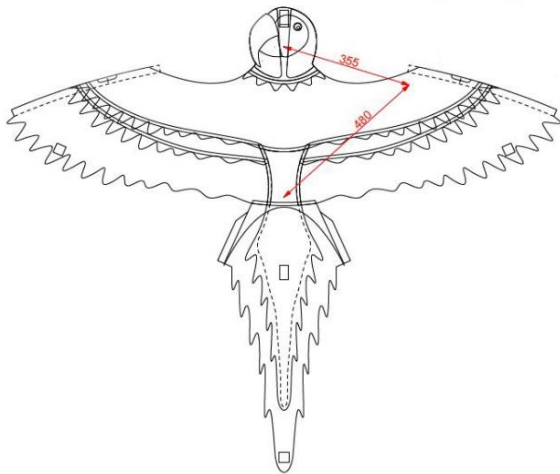

Mini-Delta

General information

Wing span 80 cm
Height 180 cm
Wind range 2 - 4 Bft.
Sail 70D Polyester
Delivery Polyester line
30 m on handle
ca. 10 DaN

SKU

Jolly Roger 40022
rainbow 40021

Parts

		#	Lenght
Leading edge	Fiberglass rod, 2,5 mm	2	385 mm
Spine	Fiberglass rod, 2,5 mm	1	470 mm
Horizontal spreader	Fiberglass rod, 2,5 mm	1	385 mm
End cap	2 mm	4	

Kalle Krake

General information

Wing span	50 cm
Height	190 cm
Wind range	2 - 4 Bft.
Sail	70D Polyester
Delivery	Polyester line 50 m on handle ca. 20 DaN

SKU 41026

Parts

		#	Lenght
Leading edge	Fiberglass, 2,5 mm	2	
End caps	2 mm	2	

Ara Alexa

General information

Wing span	140 cm
Height	118 cm
Wind range	2 - 4 Bft.
Sail	70D Polyester
Delivery	Polyester line 50 m on handle ca. 20 DaN

SKU 40023

Parts

		#	Lenght
Leading edge	Fiberglass tube, 4 mm	2	385 mm
Spreader	Fiberglass tube, 4 mm	2	440 mm
Spine	Fiberglass tube, 4 mm	1	700 mm
Batten	Fiberglass, 1,6 mm	1	500 mm
Eddy Center Tee	4/4 mm	1	
End cap	1,6 mm	2	

Drache Wilma

General information

Wing span	140 cm
Height	118 cm
Wind range	2 - 4 Bft.
Sail	70D Polyester
Delivery	Polyester line 50 m on handle ca. 20 DaN

SKU 40034

Parts

		#	Lenght
Leading edge	Fiberglass tube, 4 mm	2	385 mm
Spreader	Fiberglass tube, 4 mm	2	440 mm
Spine	Fiberglass tube, 4 mm	1	700 mm
Batten	Fiberglass, 1,6 mm	1	500 mm
Eddy Center Tee	4/4 mm	1	
End cap	1,6 mm	2	