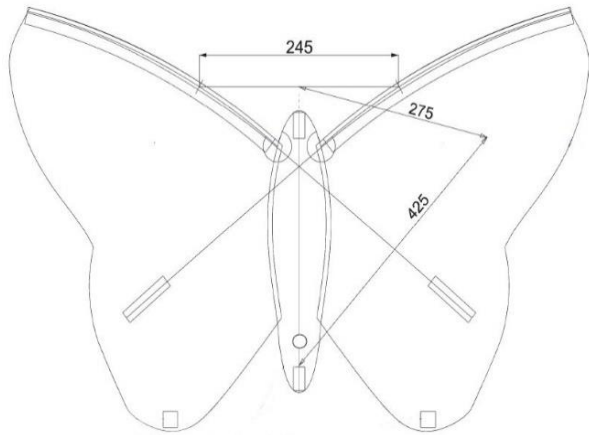

Butterfly small

General information

Wing span 66 cm
Height 42 cm
Wind range 2 - 4 Bft.
Sail 70D Polyester
Delivery Polyester line
30 m on handle
ca. 10 DaN

SKU

rainbow 41030
orange 41031

Parts

		#	Lenght
Spine	Fiberglass rod, 1,6 mm	1	250 mm
Upper spreader	Fiberglass rod, 1,6 mm	2	497 mm
End cap	2 mm	6