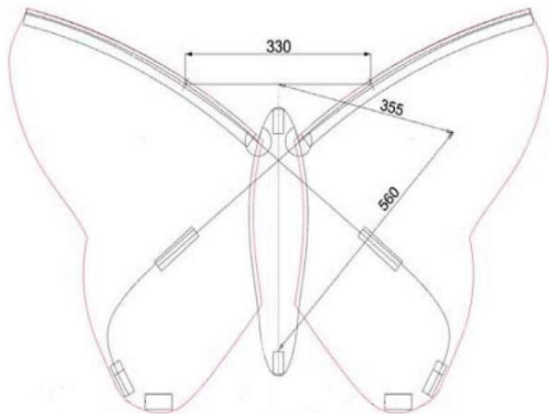

Kinderdrachen

Eddy kite

General information

Wing span	75 cm
Height	75 cm
Wind range	2 - 5 Bft.
Sail	70D Polyester
Delivery	Polyester line 50 m on handle ca. 20 DaN

SKU	
Jolly Roger	40006
Eddy Herman	40007
Eddy Rainbow	40009
Eddy Blika	40010
Clown Charly	40014

Parts

		#	Lenght
Spine	Fiberglass tube, 4 mm	1	750 mm
Horizontal spreader	Fiberglass tube, 4 mm	2	350 mm
End cap	4 mm	4	
Eddy Center Tee	4 mm	1	
Stopperclips	4 mm	1	

Customer Support Sheet

Butterfly big

General information

Wing span	90 cm
Height	66 cm
Wind range	2 - 4 Bft.
Sail	70D Polyester
Delivery	Polyester line 50 m on handle ca. 20 DaN

SKU	
rainbow	40011
pink	40012
yellow	40013

Parts

		#	Lenght
Spine	Fiberglass rod, 3 mm	1	430 mm
Upper spreader	Fiberglass rod, 3 mm	2	800 mm
Lower spreader	Fiberglass rod, 1.5 mm	2	330 mm
End cap	3 mm	6	
End cap	2 mm	4	

Waage

Upper leg	310 mm
Lower Leg	480 mm