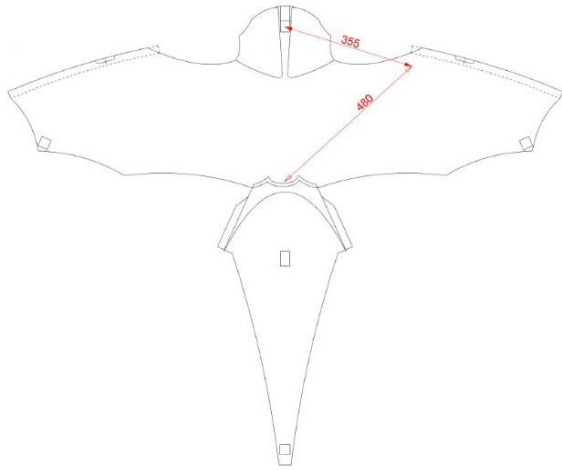

Mini-Delta

General information

Wing span 80 cm
Height 180 cm
Wind range 2 - 4 Bft.
Sail 70D Polyester
Delivery Polyester line
30 m on handle
ca. 10 DaN

SKU

Jolly Roger 40022
rainbow 40021

Parts

		#	Lenght
Leading edge	Fiberglass rod, 2,5 mm	2	385 mm
Spine	Fiberglass rod, 2,5 mm	1	470 mm
Horizontal spreader	Fiberglass rod, 2,5 mm	1	385 mm
End cap	2 mm	4	

Kalle Krake

General information

Wing span	50 cm
Height	190 cm
Wind range	2 - 4 Bft.
Sail	70D Polyester
Delivery	Polyester line 50 m on handle ca. 20 DaN

SKU 41026

Parts

		#	Lenght
Leading edge	Fiberglass, 2,5 mm	2	
End caps	2 mm	2	

Ara Alexa

General information

Wing span	140 cm
Height	118 cm
Wind range	2 - 4 Bft.
Sail	70D Polyester
Delivery	Polyester line 50 m on handle ca. 20 DaN

SKU 40023

Parts

		#	Lenght
Leading edge	Fiberglass tube, 4 mm	2	385 mm
Spreader	Fiberglass tube, 4 mm	2	440 mm
Spine	Fiberglass tube, 4 mm	1	700 mm
Batten	Fiberglass, 1,6 mm	1	500 mm
Eddy Center Tee	4/4 mm	1	
End cap	1,6 mm	2	

Drache Wilma

General information

Wing span	140 cm
Height	118 cm
Wind range	2 - 4 Bft.
Sail	70D Polyester
Delivery	Polyester line 50 m on handle ca. 20 DaN

SKU 40034

Parts

		#	Lenght
Leading edge	Fiberglass tube, 4 mm	2	385 mm
Spreader	Fiberglass tube, 4 mm	2	440 mm
Spine	Fiberglass tube, 4 mm	1	700 mm
Batten	Fiberglass, 1,6 mm	1	500 mm
Eddy Center Tee	4/4 mm	1	
End cap	1,6 mm	2	