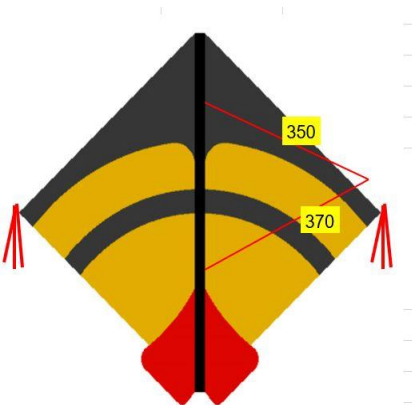

Bridle

Material	
Bridle	Polyester, 25 kg

Parts

Position	Name	#
End cap	2,5 mm	2