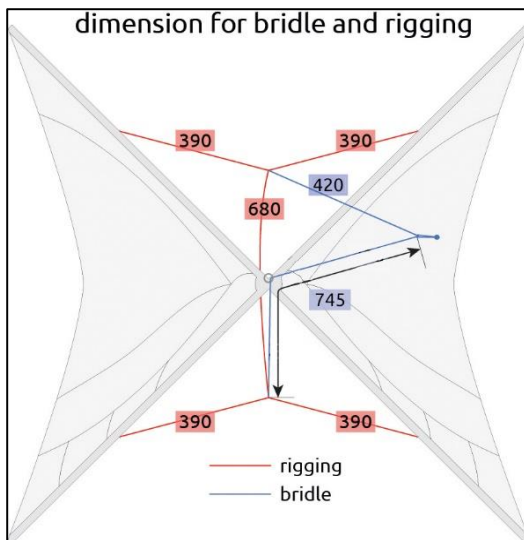

Papillon

Customer Support Sheet

SKU 30034

General information

Wing span	140 cm
Height	140 cm
Sail	40D Nylon
Wind range	0,5 - 2 Bft.
Category	Single line kite
Delivery	rtf
	25 kg Polyester on spool
	100 m

Frame

Tube / rod	Name	#	Length (mm)
Diagonal spreader	Carbon tube 4mm	2	1000
Horizontal spreader	Carbon rod 3mm	1	1000

Bridle

Parts

Position	Name	#
End cap	4 mm	4
	3 mm	2
Ring		

Material

Bridle	Polyester, 25 kg
Tension cord	Dyneema 100 kg