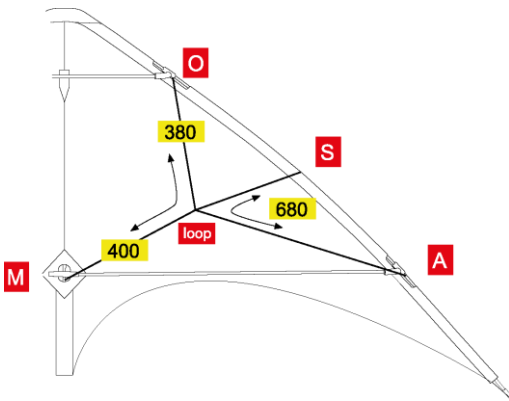

Soulmate

Customer Support Sheet

SKU 20028

SKU 20029

SKU 20051

General Info

Wing Span	148 cm
Height	60 cm
Sail	40D Ripstop Nylon
Wind Range	1,5 - 4 Bft.
Level	Beginner
Category	Beginner, Light wind
Delivery	rtf
	Flying Lines 25 kg Polyester, 25m
	Whist straps

Frame

Tube/Rod	Name	#	Lenght (mm)
Upper Leading Edge	Fiberglass tube 4 mm	2	500
Lower Leading Edge	Fiberglass tube 4 mm	2	500
Spine	Fiberglass tube 4 mm	1	600
Upper Spreader	Fiberglass tube 4 mm	1	385
Lower Spreader	Fiberglass tube 5 mm	2	497
Standoff	Fiberglass 2 mm	2	190

Bridle

Parts

Position	Name	#
Upper Leading Edge	Leading edge connector 4/4	2
Lower Leading Edge	Leading edge connector 5/4	2
wing tip	Split nock 4 mm	2
End of spine	Vinyl tube	1
Standoff Spreader	Standoff spreader 5/2 mm	2
Standoff Sail	Standoff sail with screw 2 mm	2
Center Tee	Center Tee 5 mm	2
Leading edge ferrule	Aluminium ferrule 4 mm	2
	Stopperclip 4 mm	6
	End cap 4 mm	3

Material 25 kg Polyester, cored

Further information

The soulmate has a split leading edge. This results in a pack size of 64 cm.