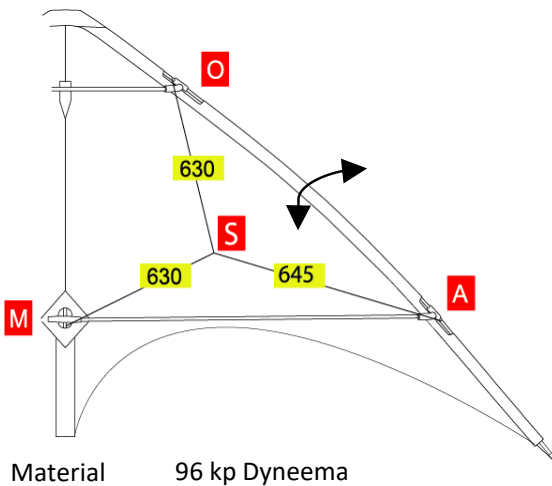

URO 123

Customer Support Sheet

SKU
 20046-001 black/neon yellow
 20046-002 black/red

General Info

Wing Span 208 cm
 Height 71 cm
 Sail 40D Nylon
 Wind Range 2 - 6 Bft.
 Level Advanced
 Category Speed/Power
 Delivery kite only

Frame

Tube/Rod	Name	#	Länge (mm)
Upper Leading Edge	Skyshark P400	2	825
Lower Leading Edge	Skyshark P400	2	412
Spine	Skyshark P400	1	700
Upper Spreader	Skyshark P400	1	488
Lower Spreader	Skyshark P400	2	736
Standoff	Fiberglass, 2 mm	2	190
Batten	Fiberglass, 2 mm	2	347
Batten Wing tip	Carbon tube 4mm	2	248

Waage

Parts

Position	Name	#
Upper Leading Edge	Leading edge connector 8 mm	2
Lower Leading Edge	Leading edge connector 8 mm	2
Wing tip	Split nock 8 mm	2
Batten	Connector 8 mm	2
Standoff Spreader	Connector 8 mm	2
Standoff Sail	Standoff Sail with screw, 2 mm	2
Center Tee	Center Tee for wrapped tubes	1
Leading edge ferrule	Skyshark rod	2
Stopperclips	8 mm	8
End cap	8 mm	3
End of spine	Vinyl tube	

Further information

recom. Flying lines
 100 kg Dyneema 35 m